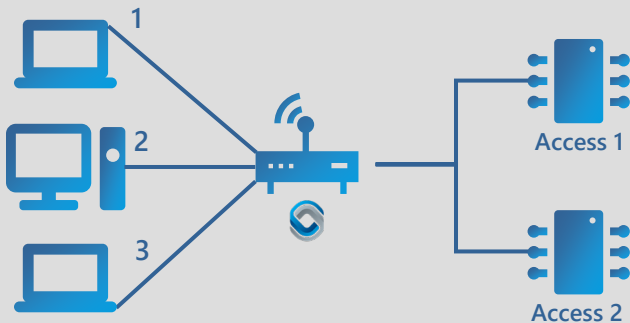

Minimize/Eliminate Downtime

Save Money from Costly Downtime

Automated Failover

Multiple Technologies Available

CIRCUIT CONFIGURATIONS

Active/Active

Managed traffic runs over two circuits simultaneously. If one goes down, all traffic will be sent over the remaining circuit.

Active/Passive

All managed traffic runs over a primary circuit. A secondary circuit is ready in case you experience a loss in service.

READY FOR INTERNET CONNECTIVITY YOU CAN TRUST?

Contact a NetFortris Solutions Specialist!