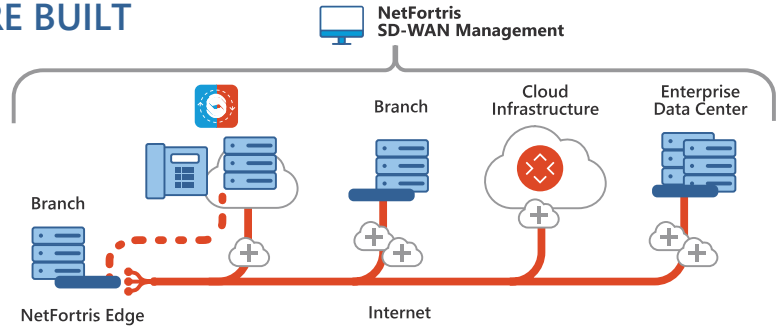

MAXIMIZE BANDWIDTH, MINIMIZE COSTS, OPTIMIZE PERFORMANCE

SD-WAN, or software-defined wide area networking, offers you a better business network by:

- ✓ Leveraging affordable and widely available broadband connections
- ✓ Aggregating links to boost bandwidth and add redundancy
- ✓ Prioritizing critical applications like voice and video for improved quality of service
- ✓ Simplifying administration with centralized network management

We connect with you around the world through our fiber backbone with 40+ PoPs and growing.

Our network specialists will fully manage your SD-WAN or co-manage it along with your team.

We host and manage all headend and cloud orchestration components for your deployment.

We ensure your SD-WAN is secure and resilient with integrated core network firewalls.

Our SD-WAN and cloud UC platform are on the same network, for a seamless experience.

IMAGINE A NETWORK THAT SOFTWARE BUILT

SD-WAN means your network is managed through cloud software rather than disparate hardware systems. That flexibility enables you to connect branch offices in minutes, provide a high-quality unified communications experience, lower bandwidth and hardware costs, and more!