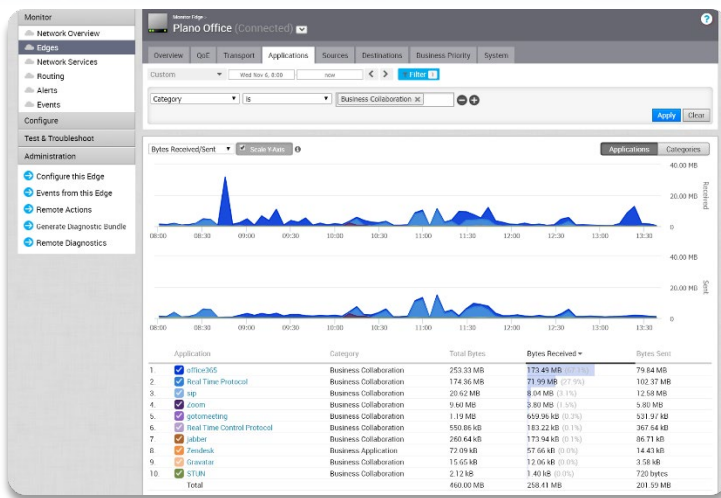

MAXIMIZE BANDWIDTH, MINIMIZE COSTS, OPTIMIZE PERFORMANCE

SD-WAN, or software-defined wide area networking, offers you a better business network by:

- ✓ Leveraging affordable and widely available broadband connections
- ✓ Aggregating links to boost bandwidth and add redundancy
- ✓ Prioritizing critical applications like voice and video for improved quality of service
- ✓ Simplifying administration with centralized network management