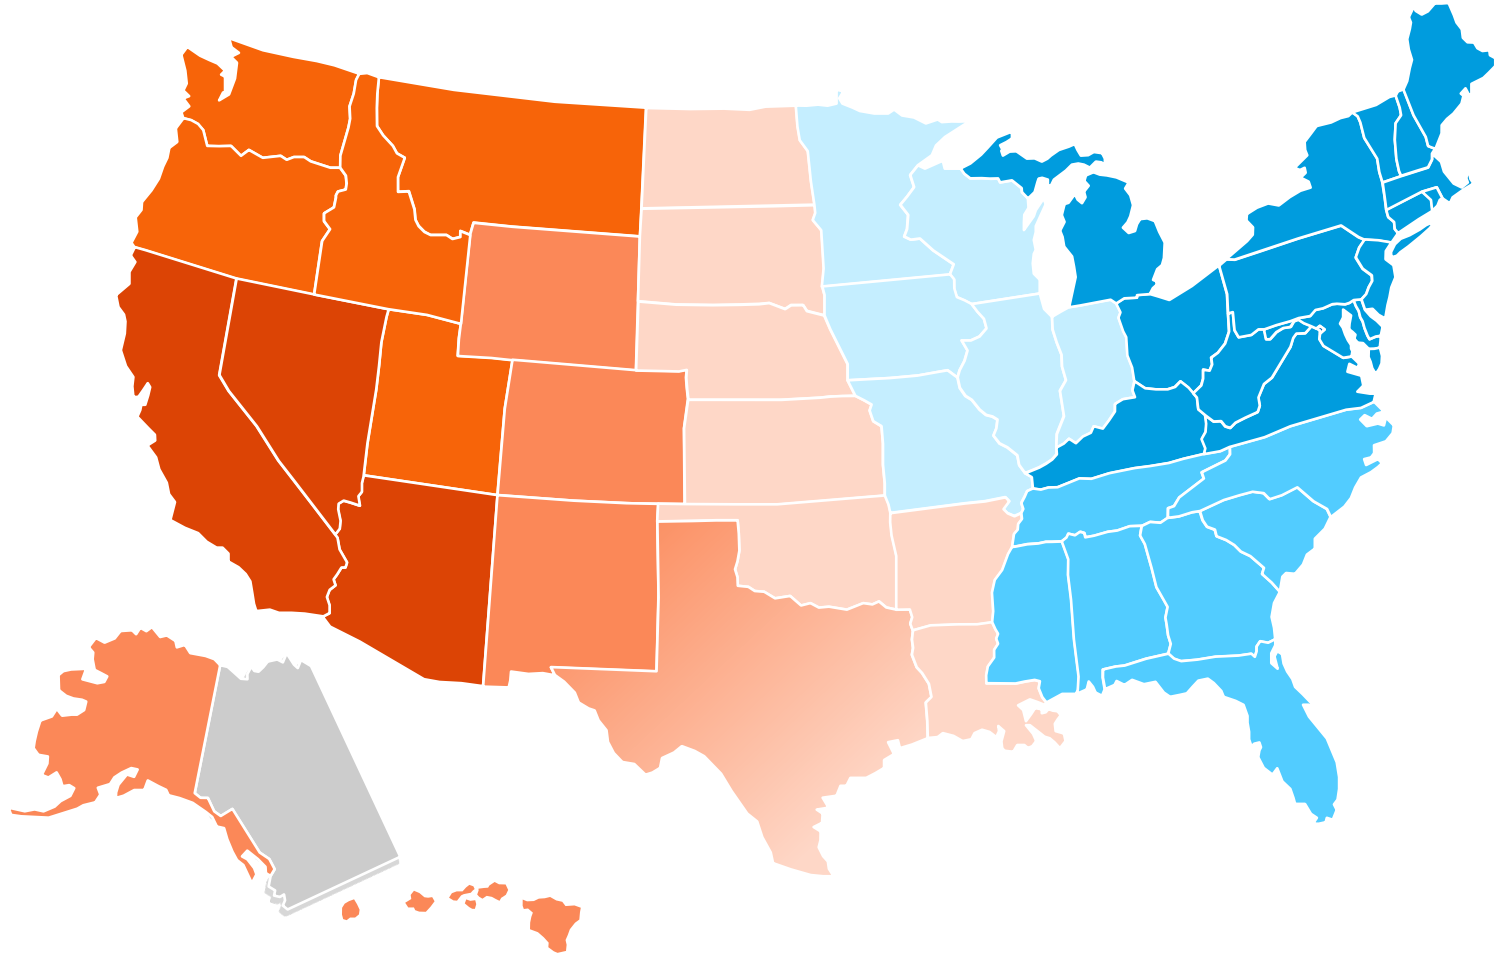

RACHEL TURKUS

Sr. Channel Marketing Manager
469.252.7333
Rachel.Turkus@NetFortris.com

CHAD CHESNEY

Channel Manager
469.252.7429
Chad.Chesney@NetFortris.com

BRANDON STONE

Channel Manager
469.252.7345
Brandon.Stone@NetFortris.com

BEN WINNIE

Channel Manager
801.319.2500
Ben.Winnie@NetFortris.com

JAY WICKER

Channel Manager
213.283.3786
Jay.Wicker@NetFortris.com

TONY BURNS

Channel Manager
847.204.6009
Tony.Burns@NetFortris.com

CHUCK KELLEY

Channel Manager
850.338.9400
Chuck.Kelley@NetFortris.com

COMING SOON

Channel Manager