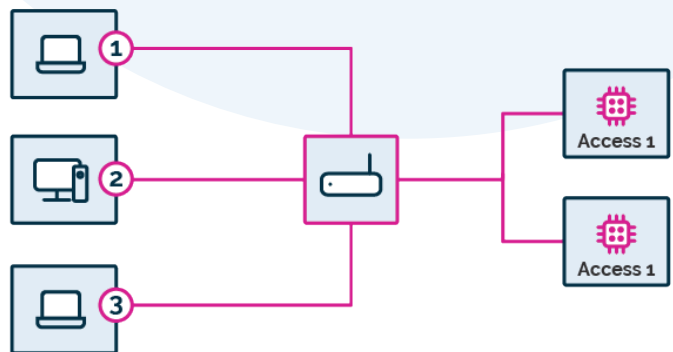

Benefits of network backup

- **MAXIMIZE NETWORK UPTIME**
- **AVOID COSTLY DOWNTIME**
- **ENSURE AUTOMATED FAILOVER**
- **CHOOSE FROM THESE DIVERSE CONNECTIONS**

Network backup can provide vital safeguards and peace of mind for companies who rely on connectivity to run their operations. Managed Internet can provide various levels of backup with many different configurations to meet the needs of every business.

- ✔ DSL
- ✔ Cable
- ✔ Fiber
- ✔ T1
- ✔ Ethernet over Copper
- ✔ Wireless 4G LTE

FAILOVER CONFIGURATION OPTIONS

ACTIVE/ACTIVE

Managed traffic runs over two circuits simultaneously. If one goes down, all traffic will be sent over the remaining circuit.

ACTIVE/PASSIVE

All managed traffic runs over a primary circuit. A secondary circuit is ready in case you experience a loss in service.